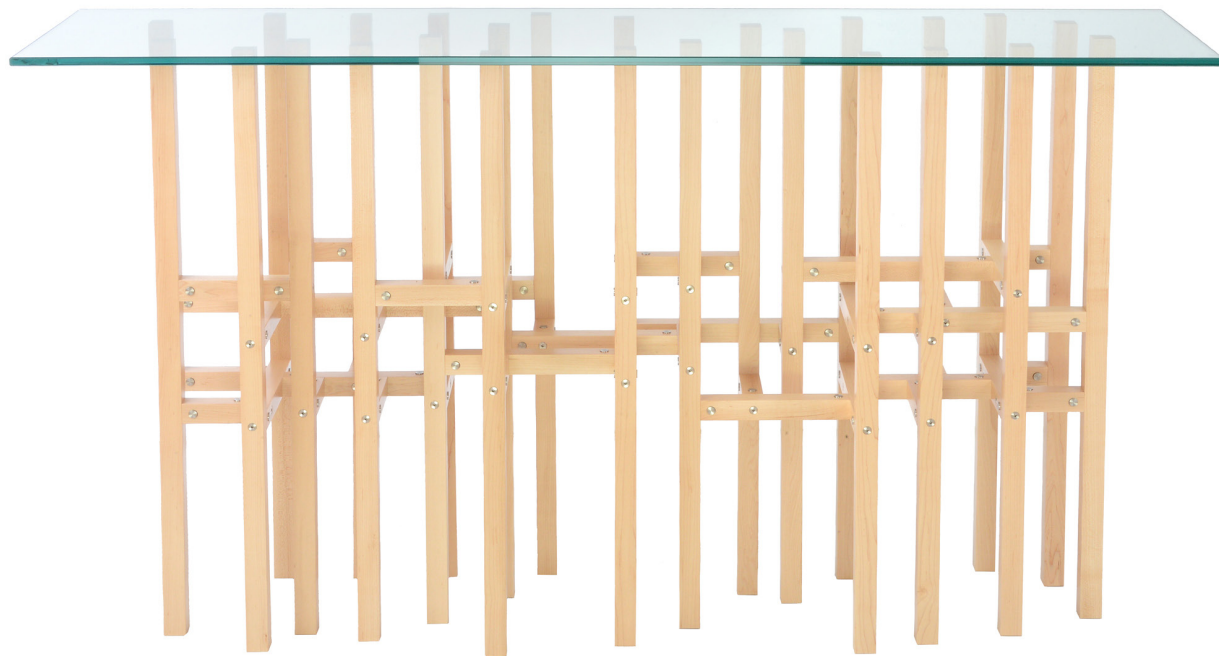

PETER HARRISON

Europa Maple, Stainless Steel, Glass 66l x 16d x 36h

Europa is an intoxicating frenzy of elements which cross and overlap and resonate. 25 legs touch the floor and the glass. 45 horizontal elements create the structure.